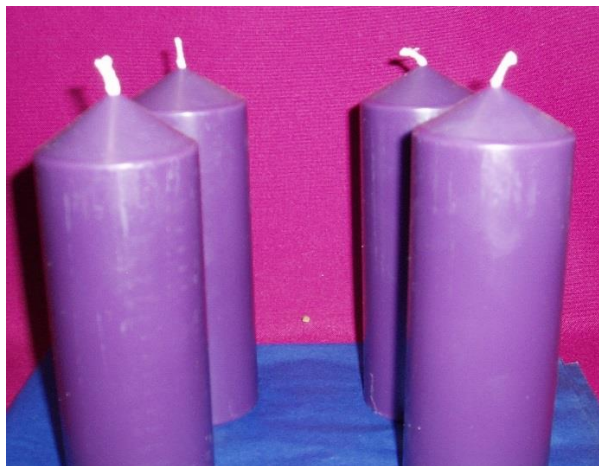

2017 ADVENT CATALOGUE

This catalogue for **2017** shows:

The **sizes** and **prices** of our Advent candle **sets**. An Advent **set** consists of either **4 purple** candles, or one pink and 3 purple candles. **Royal Blue** candles are also available if so desired (in place of the purple).

- If you wish to obtain a **white** candle for Christmas Day, this would come at an additional cost.

One candle stand that is eminently suitable to use as an Advent candle display or wreath for a church. And, a couple of candle holders which are suitable for use in a **classroom** or in the **home**.

Customers can order their Advent candle sets **on-line** through this website, or by **telephoning** an order through to us, or by **visiting** the shop. Many customers have accounts, and the orders can be invoiced and then collected or despatched.

Sample Advent Candle Sets