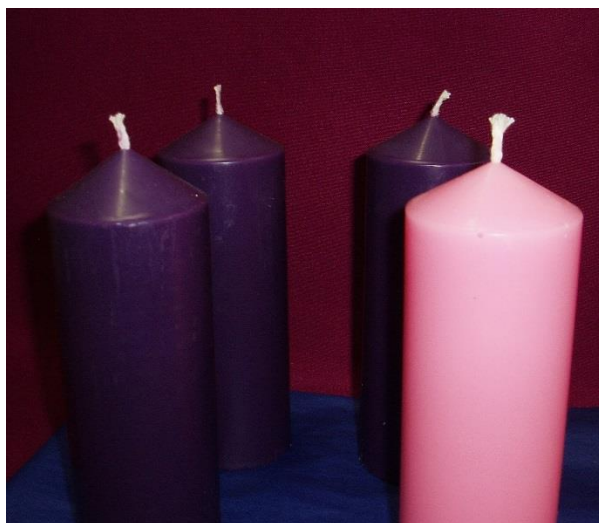

2017 ADVENT CATALOGUE

This catalogue for **2017** shows:

The **sizes** and **prices** of our Advent candle **sets**. An Advent **set** consists of either **4 purple** candles, or one pink and 3 purple candles. **Royal Blue** candles are also available if so desired (in place of the purple).

- If you wish to obtain a **white** candle for Christmas Day, this would come at an additional cost.

One candle stand that is eminently suitable to use as an Advent candle display or wreath for a church. And, a couple of candle holders which are suitable for use in a **classroom** or in the **home**.

Customers can order their Advent candle sets **on-line** through this website, or by **telephoning** an order through to us, or by **visiting** the shop. Many customers have accounts, and the orders can be invoiced and then collected or despatched.