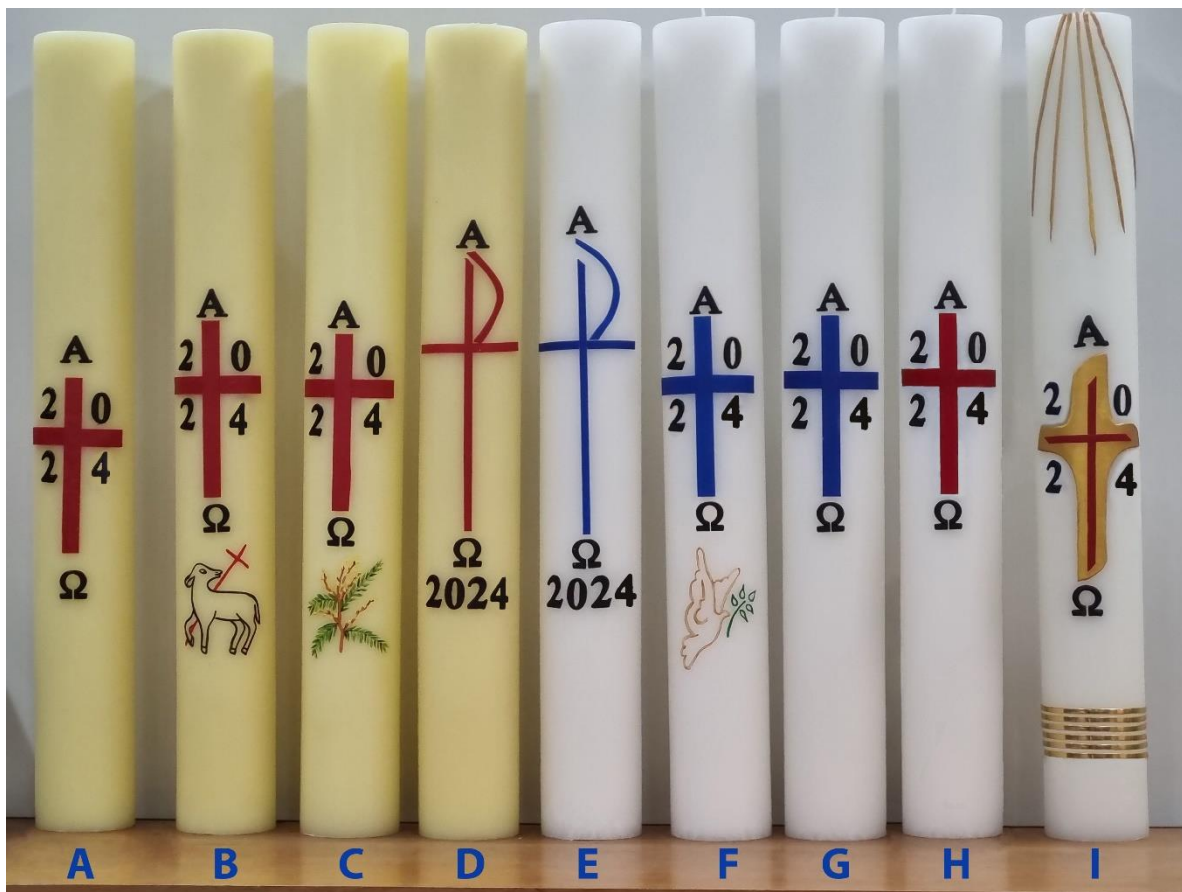

PASCHAL CANDLE DESIGNS 2024

Notes on the Paschal Candle Designs - Handcrafted in Melbourne

- ❖ All crosses, letters/numerals are made of wax sourced from Germany. The applied wax creates a textured 3D effect that can melt safely with the burn of the candle.
- ❖ The additional motifs on designs B (Lamb), C (Australian Wattle) and F (Dove & Olive branch) are hand painted. We appreciate your earliest order as they are handmade to order.
- ❖ **NOTE NEW** "Design I" is limited in supply.
  There are only 10 in total, all are done on White Wax: 3" x 24" (74mm x 600mm) Candles.

ORDER DEADLINES:

- **Monday 14th March 2024** - Post/Courier ***Note: incurs a special fragile packing fee of $7.50 per candle. Allow 2 weeks transit depending on your location.*
- **Monday 14th March 2024** - Larger candles eg: 3" x 30" or 4" x 24"
- **Monday 25th March 2024** - Local Pick Up * **Recommended**

WAX DECORATION SETS - Attach with craft glue (such as UHU Glue)

- ❖ **Prices on Special Larger Candle Orders** –Standard Paschal Design A – add charges as per page 1. for any additional special designs options (EG: B, C, D, E or F)
  - **$117.00** - 3" x 30" Design A Price
  - **$142.00** - 4" x 24" Design A Price

Contact by phone 03-9818 5166 or Email: orders@southerncrosschurchsupplies.com.au well before Monday 14th March to order these larger sized candles as they must be made to order.